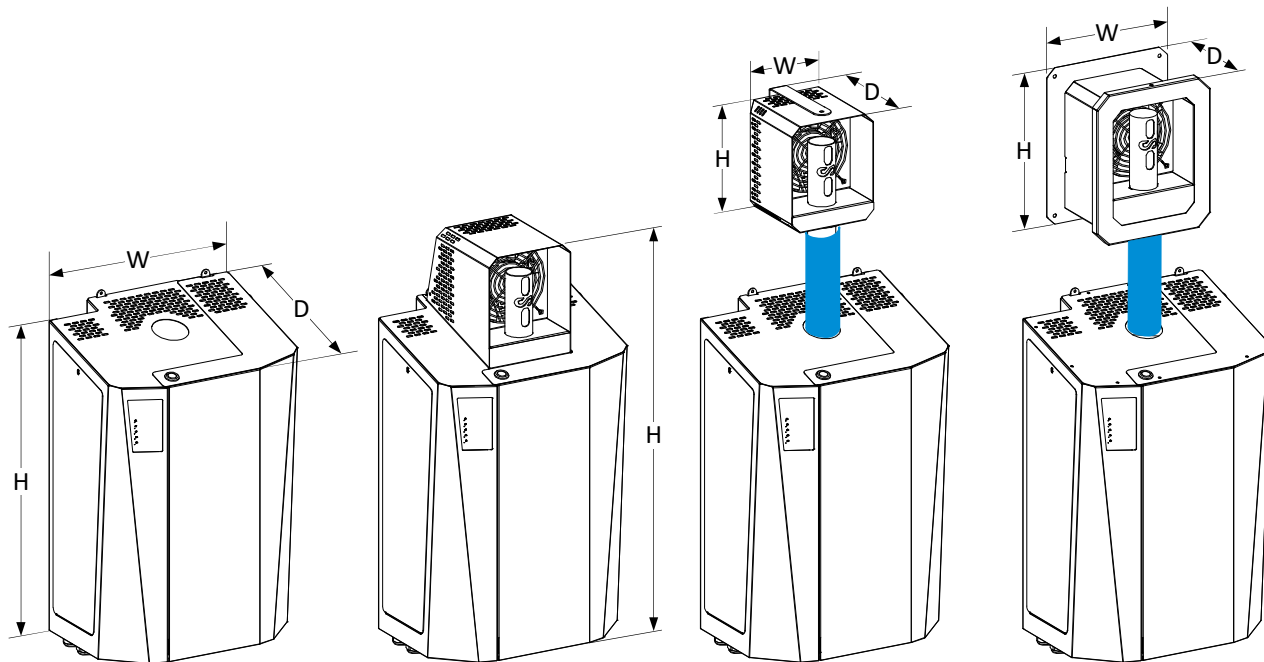

TECHNICAL DATA

Model	RES120				RES208				RES240		
	-06	-08	-11	-15	-19	-24	-34	-45	-25	-32	-45
Capacity (lb/h) [kg/h]	1.9lb/h [0.86]	2.4lb/h [1.09]	3.4lb/h [1.54]	4.5lb/h [2.0]	5.6lb/h [2.5]	7.2lb/h [3.3]	10.1lb/h [4.6]	13.5lb/h [6.1]	7.5lb/h [3.4]	9.6lb/h [4.4]	13.5lb/h [6.1]
Power (kW)	0.6kW	0.8kW	1.1kW	1.5kW	1.9kW	2.4kW	3.4kW	4.5kW	2.5kW	3.2kW	4.5kW
Current (A)	5.2A	6.7A	9.4A	12.5A	9.1A	11.6A	16.3A	21.7A	10.4A	13.3A	18.8A
Voltage (Vac) / ph	120/1				208/1				240/1		

Kit D (in Duct), supplied with wall mounting bracket, steam ramp, steam hose, air proving switch, water supply braided hose, and drain hose.

Kit S (in Space), supplied with space blower distribution, wall mounting bracket, steam hose (if applicable), water supply braided hose, and drain hose.

TECHNICAL DRAWINGS

Dimensions (in) [cm]	Kit D (in duct)			Kit S (in space) with SB-BI (Built-in)			Kit S (in space) with SB-RM (Remote)			Kit S (in space) with SB-TW (Through Wall)		
	W	H	D	W	H	D	W	H	D	W	H	D
RES humidifier	12in [30]	18in [45]	10in [25]	12in [30]	22.5in [56.3]	10in [25]	12in [30]	18in [45]	10in [25]	12in [30]	18in [45]	10in [25]
SB blower	-	-	-	-	-	-	5in [12.5]	6.5in [16.3]	6in [15]	7.5in [18.8]	9in [22.5]	3.5 to 6.5in [8.8 to 16]
Weight (lb) [kg]	Net		Operating		Net		Operating		Net		Operating	
RES humidifier	22lb [10]		29lb [13]		26lb [12]		33lb [15]		22lb [10]		29lb [13]	
SB blower	-		-		-		-		5lb [2.3]		-	

List of options: Floor mounting rack, BACnet RS485 connection or IP, Remote touch screen display.